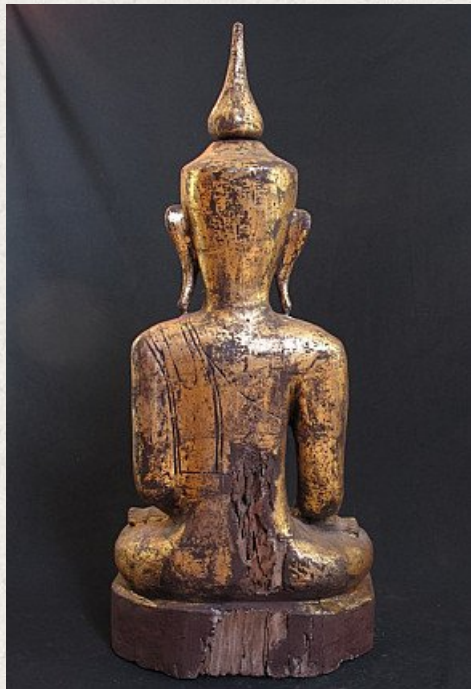

Antique Myanmar Buddha

- Material : wood
- 80 cm high
- Ava style
- Bhumisparsha mudra
- Early 20th century
- Originating from Burma
- Nr: 2586

Asian art

Rielerweg 71-73

7416 ZB Deventer

The Netherlands

www.burmese-art.com

info@burmese-art.com

+31-6-22192241