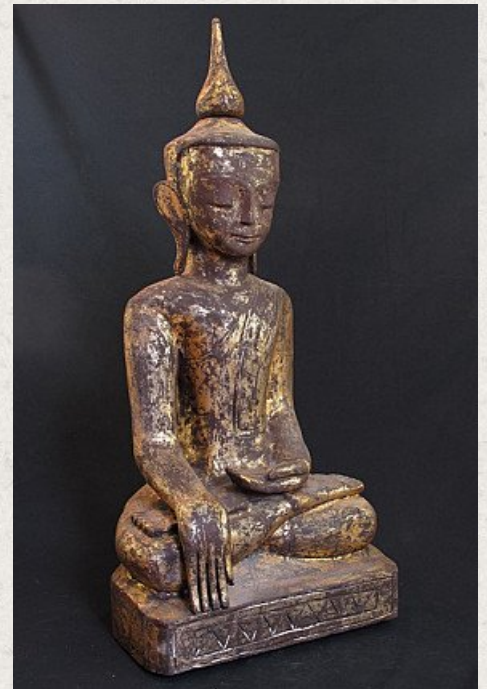

Antique Myanmar Buddha

- Material : wood
- 80 cm high
- Ava style
- Bhumisparsha mudra
- Early 20th century
- Originating from Burma
- Nr: 2586

Asian art

Rielerweg 71-73

7416 ZB Deventer

The Netherlands

www.burmese-art.com

info@burmese-art.com

+31-6-22192241