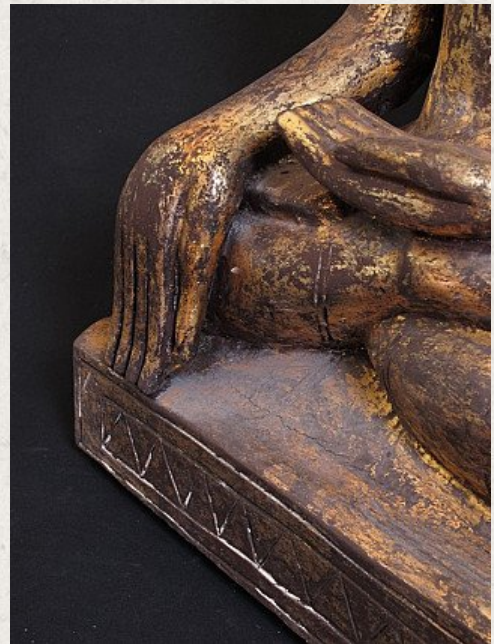

[See on website](#)