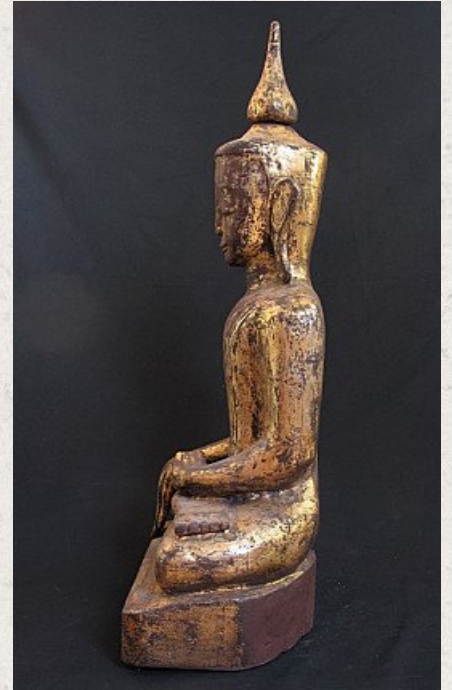

Antique Myanmar Buddha

- Material : wood
- 80 cm high
- Ava style
- Bhumisparsha mudra
- Early 20th century
- Originating from Burma
- Nr: 2586

Asian art

Rielerweg 71-73

7416 ZB Deventer

The Netherlands

www.burmese-art.com

info@burmese-art.com

+31-6-22192241