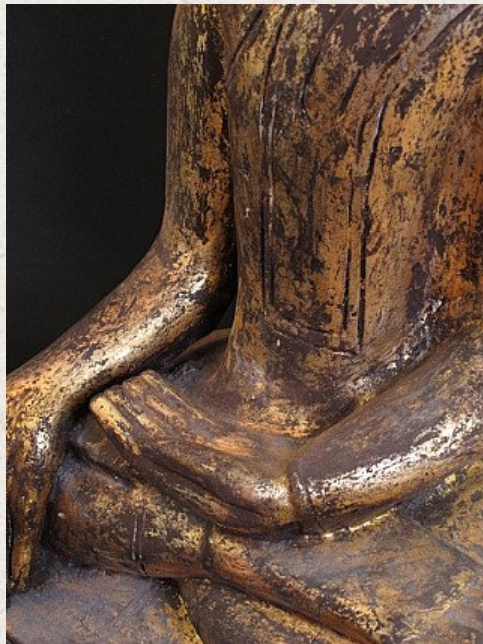

[See on website](#)