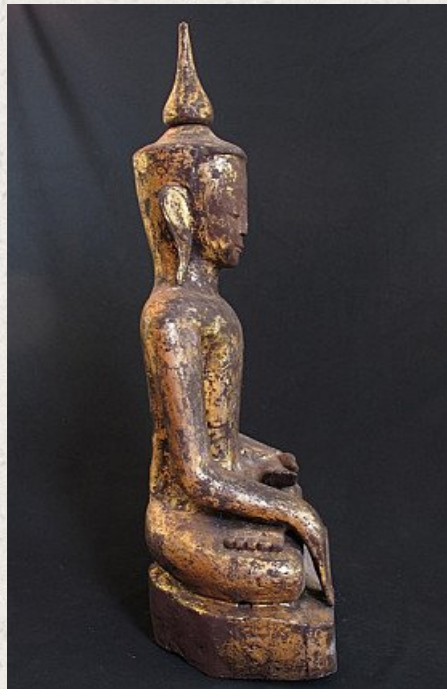

Antique Myanmar Buddha

- Material : wood
- 80 cm high
- Ava style
- Bhumisparsha mudra
- Early 20th century
- Originating from Burma
- Nr: 2586

Asian art

Rielerweg 71-73

7416 ZB Deventer

The Netherlands

www.burmese-art.com

info@burmese-art.com

+31-6-22192241