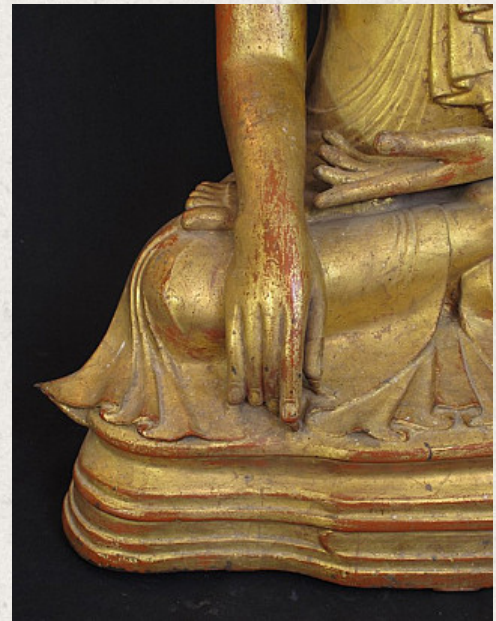

See on
website