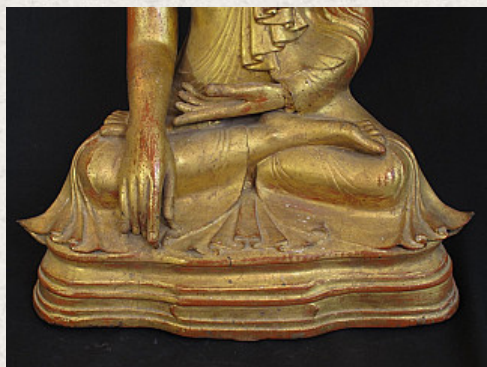

See on
website