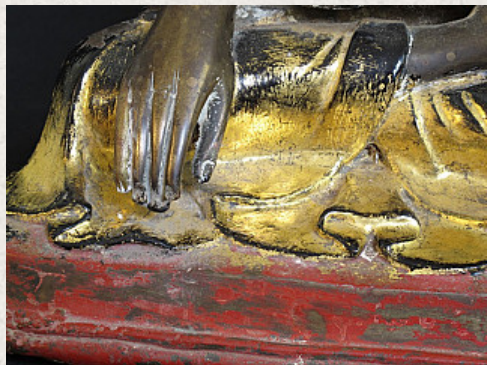

See on
website