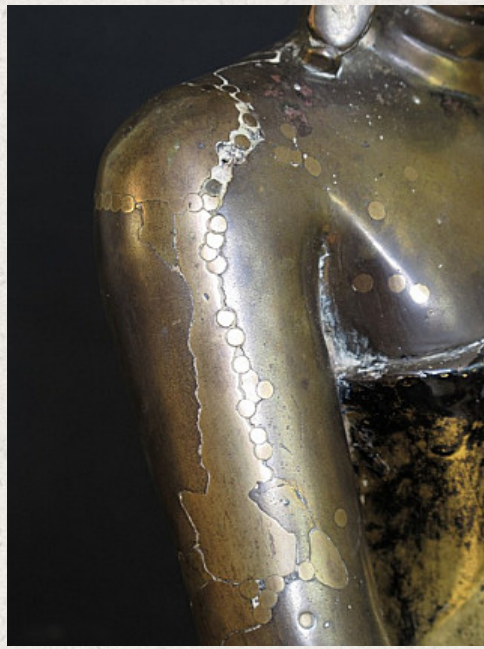

See on
website