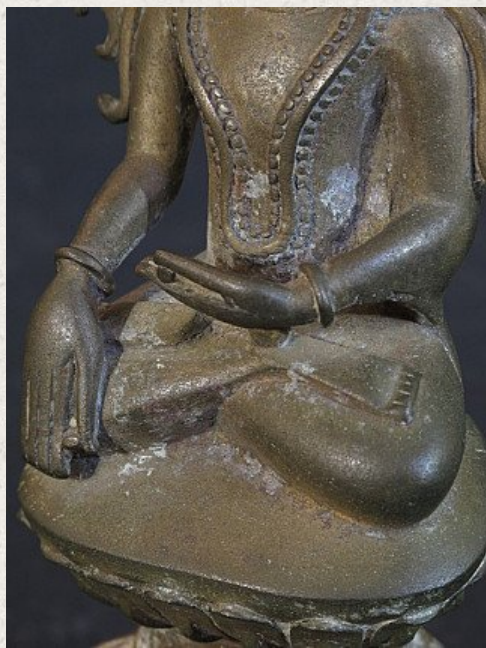

[See on website](#)