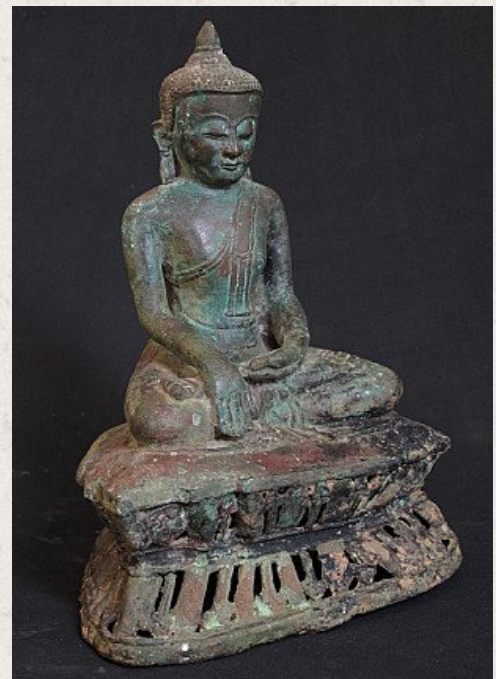

Museum quality Burmese Buddha

- Material : bronze
- 30 cm high
- 22 cm wide
- Ava style
- Bhumisparsha mudra
- 16th century, early Ava period
- Originating from Burma
- Nr. 2584-13

Asian art

Rielerweg 71-73

7416 ZB Deventer

The Netherlands

www.burmese-art.com

info@burmese-art.com

+31-6-22192241