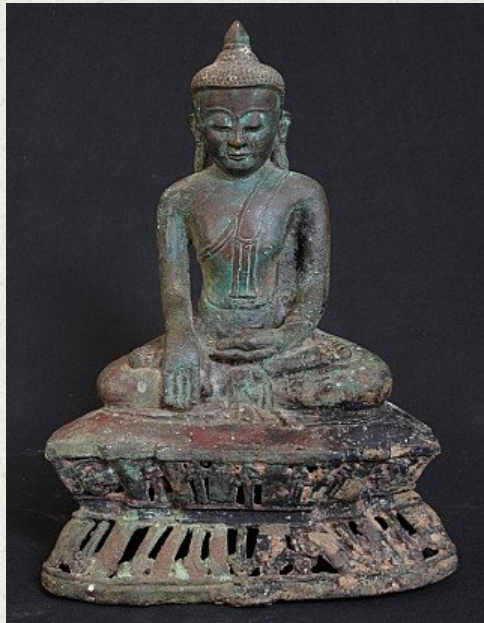

Museum quality Burmese Buddha

- Material : bronze
- 30 cm high
- 22 cm wide
- Ava style
- Bhumisparsha mudra
- 16th century, early Ava period
- Originating from Burma
- Nr. 2584-13

Asian art

Rielerweg 71-73

7416 ZB Deventer

The Netherlands

www.burmese-art.com

info@burmese-art.com

+31-6-22192241