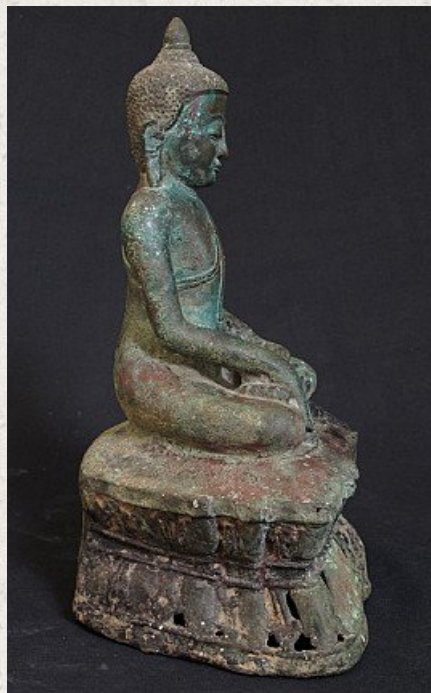

Museum quality Burmese Buddha

- Material : bronze
- 30 cm high
- 22 cm wide
- Ava style
- Bhumisparsha mudra
- 16th century, early Ava period
- Originating from Burma
- Nr. 2584-13

Asian art

Rielerweg 71-73

7416 ZB Deventer

The Netherlands

www.burmese-art.com

info@burmese-art.com

+31-6-22192241