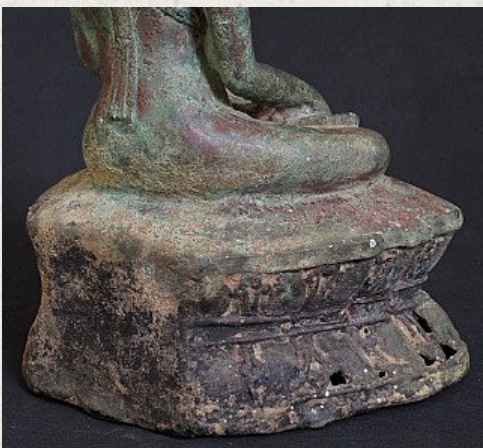

[See on website](#)