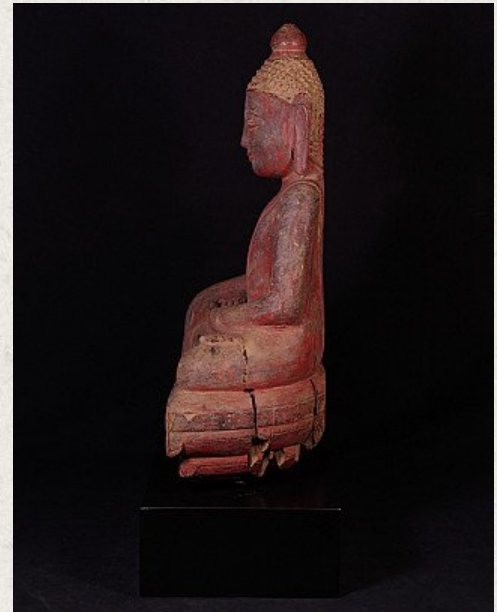

Antique Burmese Buddha statue

- Material : wood
- 65 cm high
- Size base : 33 x 22 x 10 cm
- Toungoo style
- Bhumisparsha mudra
- 17th century
- Originating from Burma
- Nr. 2581-5

Asian art

Rielerweg 71-73

7416 ZB Deventer

The Netherlands

www.burmese-art.com

info@burmese-art.com

+31-6-22192241