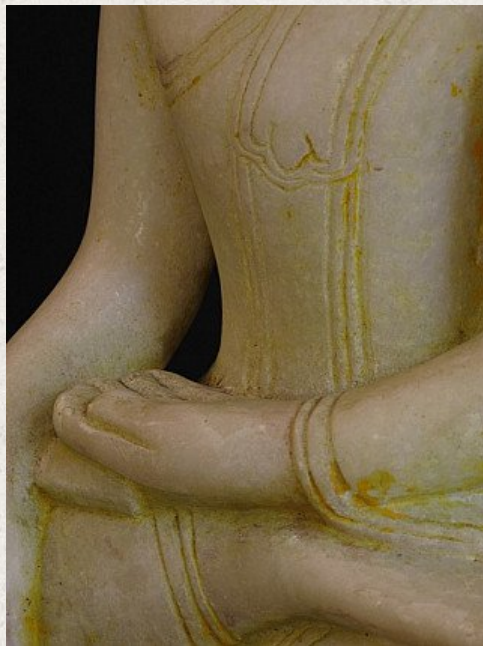

[See on website](#)