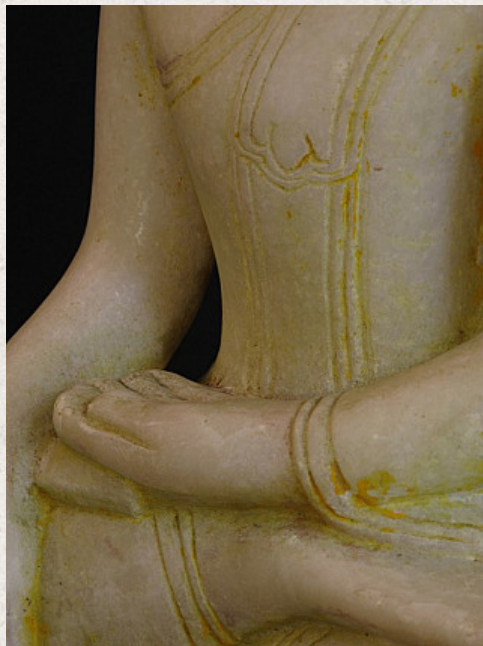

See on website