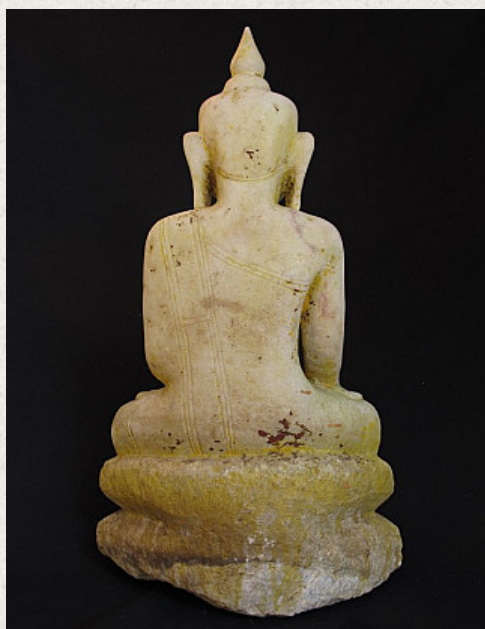

Antique Buddha statue

- Material : marble
- 66,5 cm high
- Ava style
- Bhumisparsha mudra
- 17th century
- Originating from Burma
- Nr: 2579-1

Asian art

Rielerweg 71-73

7416 ZB Deventer

The Netherlands

www.burmese-art.com

info@burmese-art.com

+31-6-22192241