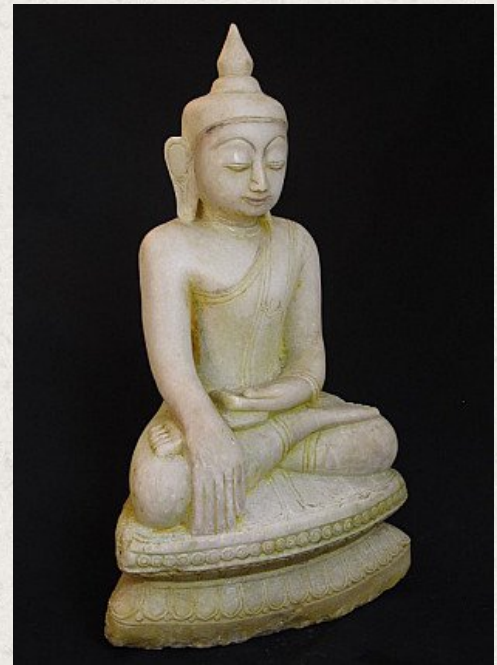

Antique Buddha statue

- Material : marble
- 66,5 cm high
- Ava style
- Bhumisparsha mudra
- 17th century
- Originating from Burma
- Nr: 2579-1

Asian art

Rielerweg 71-73

7416 ZB Deventer

The Netherlands

www.burmese-art.com

info@burmese-art.com

+31-6-22192241