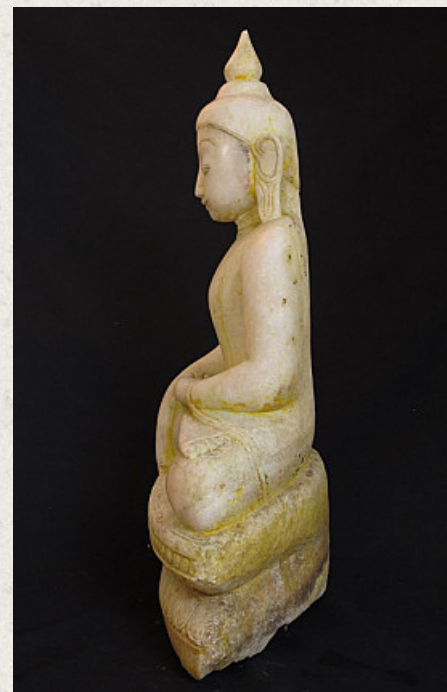

Antique Buddha statue

- Material : marble
- 66,5 cm high
- Ava style
- Bhumisparsha mudra
- 17th century
- Originating from Burma
- Nr: 2579-1

Asian art

Rielerweg 71-73

7416 ZB Deventer

The Netherlands

www.burmese-art.com

info@burmese-art.com

+31-6-22192241