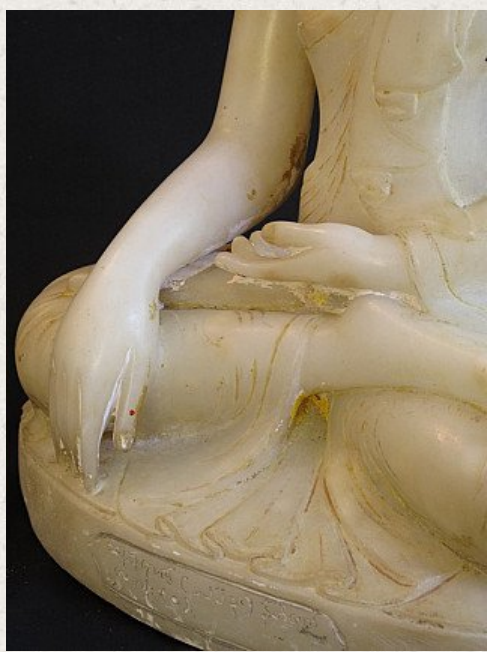

[See on website](#)