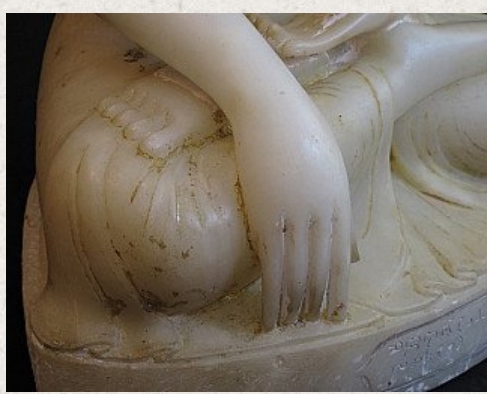

[See on website](#)