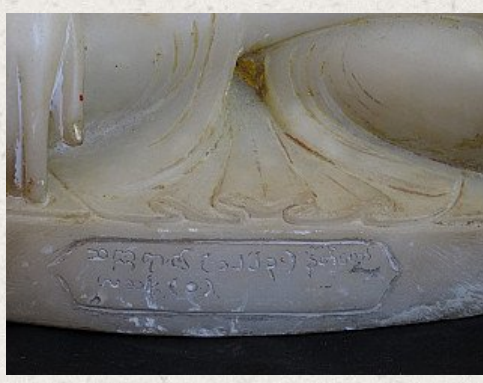

[See on website](#)