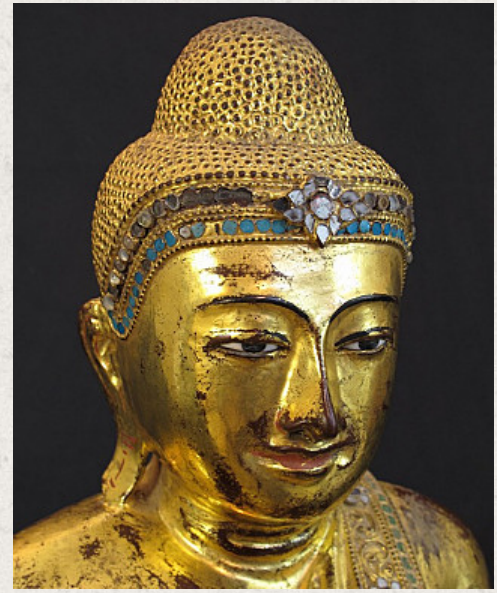

See on
website