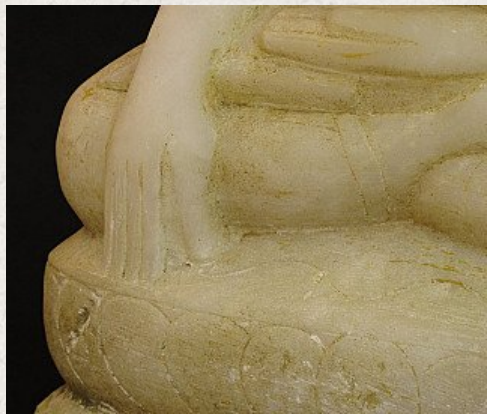

[See on website](#)