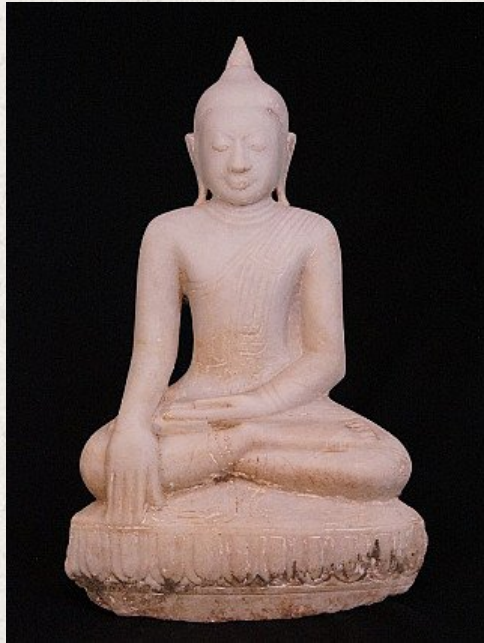

Antique Burmese Alabaster Buddha

- Material : marble
- 51 cm high
- 32 cm wide
- Ava style
- Bhumisparsha mudra
- 17th century
- Traces gold leave are still visable on the backside
- Originating from Burma
- Nr: 2573-6

Asian art

Rielerweg 71-73

7416 ZB Deventer

The Netherlands

www.burmese-art.com

info@burmese-art.com

+31-6-22192241