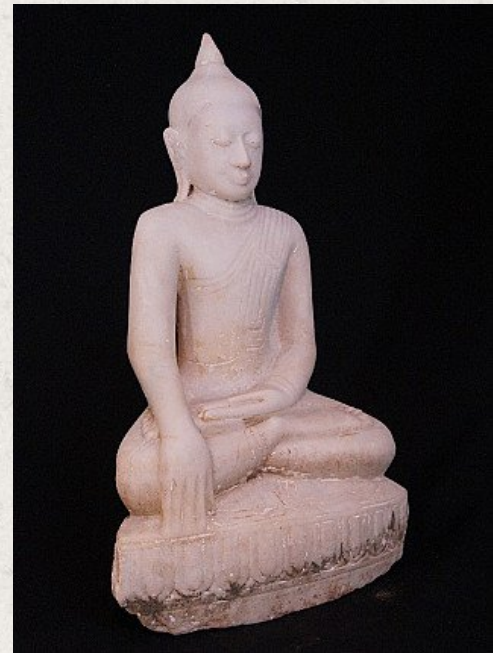

Antique Burmese Alabaster Buddha

- Material : marble
- 51 cm high
- 32 cm wide
- Ava style
- Bhumisparsha mudra
- 17th century
- Traces gold leave are still visable on the backside
- Originating from Burma
- Nr: 2573-6

Asian art

Rielerweg 71-73

7416 ZB Deventer

The Netherlands

www.burmese-art.com

info@burmese-art.com

+31-6-22192241