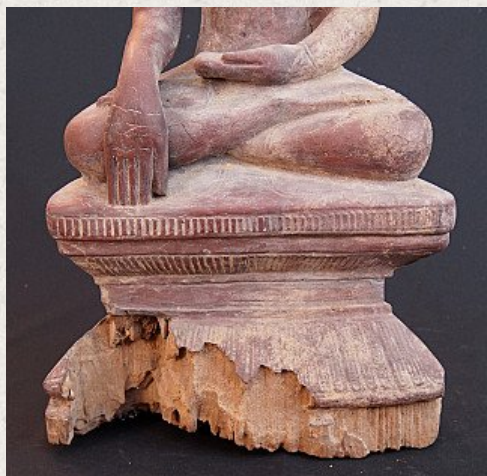

[See on website](#)