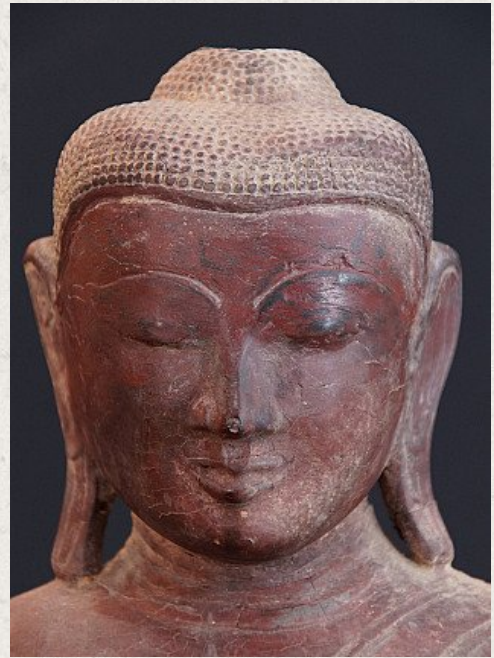

[See on website](#)