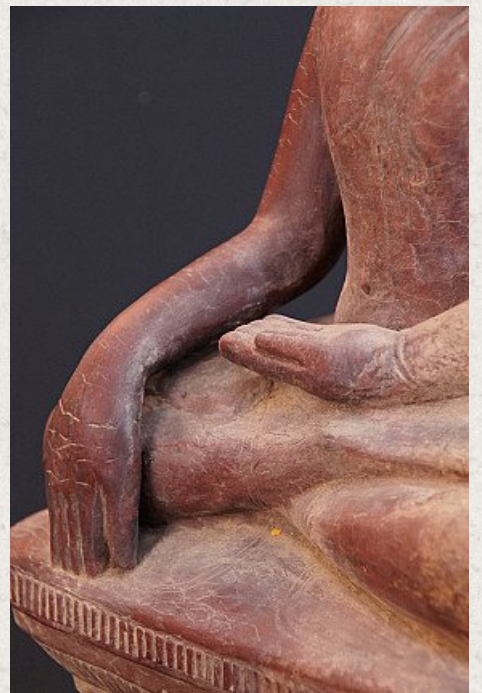

[See on website](#)