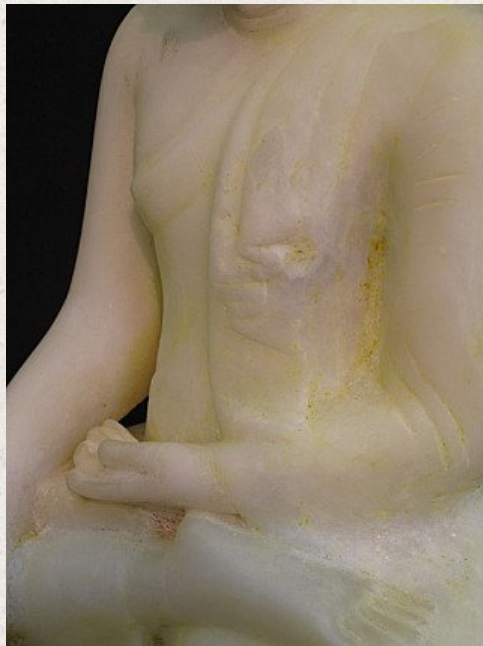

See on website