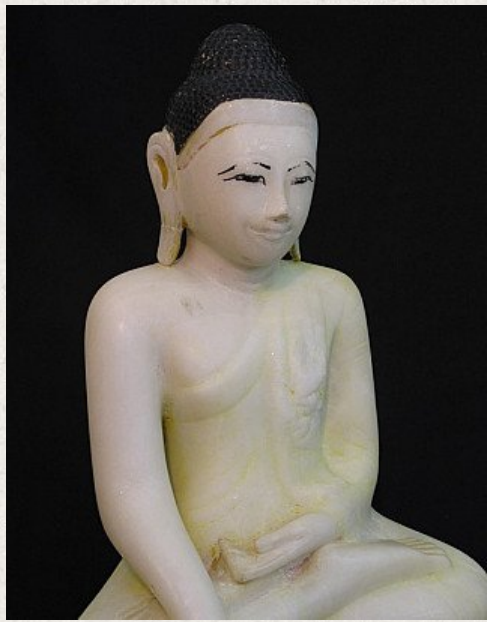

See on website