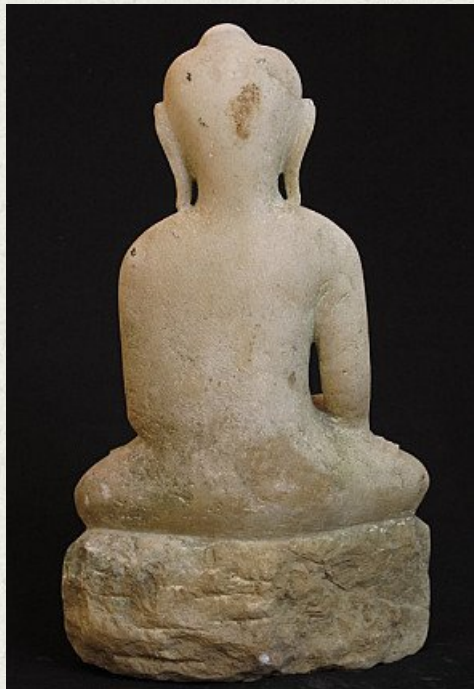

Antique Burmese Ava Buddha

- Material : marble
- 35 cm high
- Ava style
- Bhumisparsha mudra
- 17th century
- Originating from Burma
- Nr: 2563-7

Asian art

Rielerweg 71-73

7416 ZB Deventer

The Netherlands

www.burmese-art.com

info@burmese-art.com

+31-6-22192241