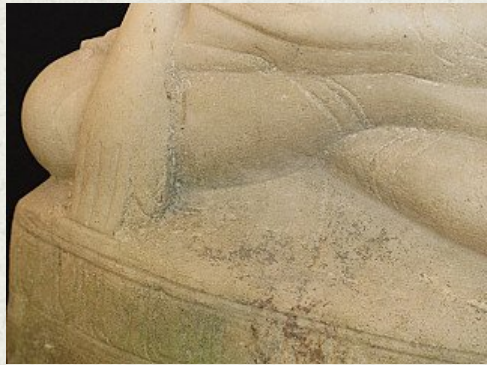

[See on website](#)