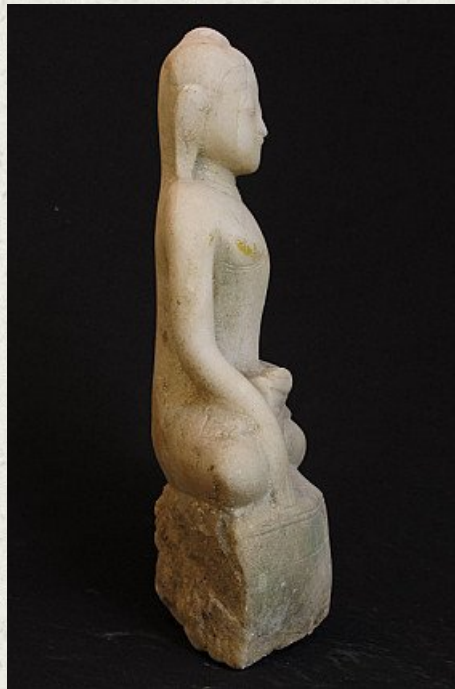

Antique Burmese Ava Buddha

- Material : marble
- 35 cm high
- Ava style
- Bhumisparsha mudra
- 17th century
- Originating from Burma
- Nr: 2563-7

Asian art

Rielerweg 71-73

7416 ZB Deventer

The Netherlands

www.burmese-art.com

info@burmese-art.com

+31-6-22192241