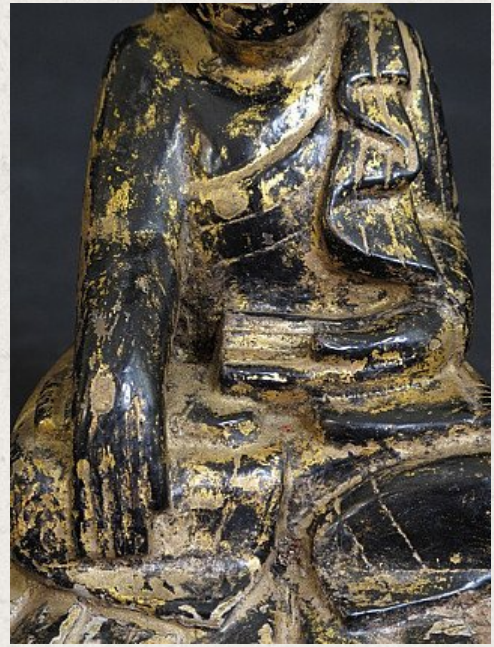

See on
website