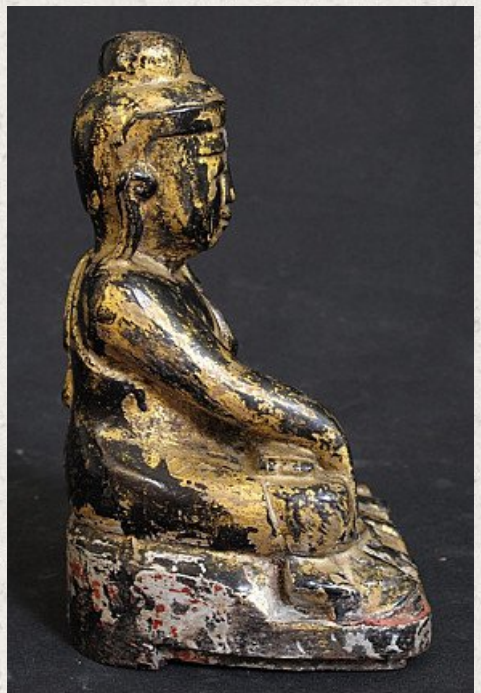

Wooden Burmese Buddha

- Material : wood
- 17,5 cm high
- Mandalay style
- Bhumisparsha mudra
- 19th century
- Goldplated with 24 krt. gold
- Originating from Burma
- Nr. 2561-3

Asian art

Rielerweg 71-73

7416 ZB Deventer

The Netherlands

www.burmese-art.com

info@burmese-art.com

+31-6-22192241