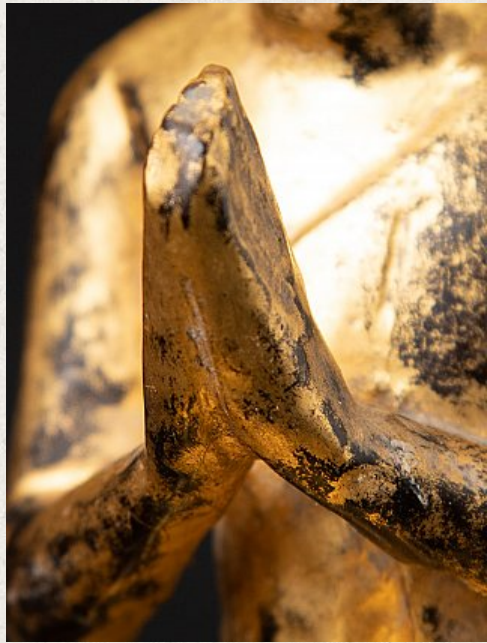

[See on website](#)