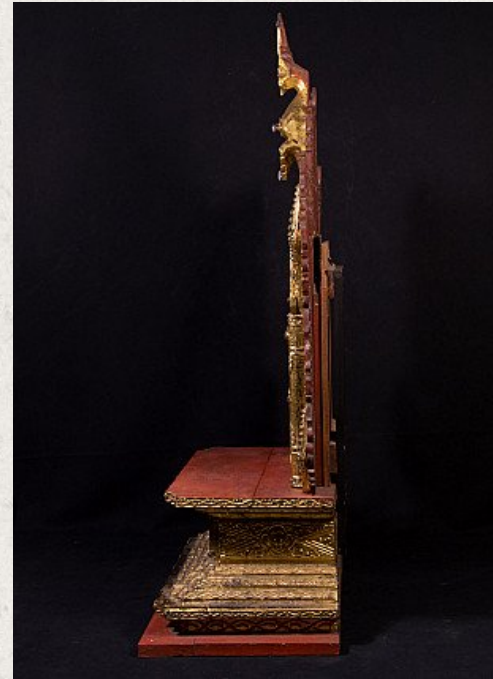

Large antique Buddha throne

- Material : wood
- 92 cm high
- 44,5 cm wide and 28 cm deep
- Gilded with 24 krt. gold
- Mandalay style
- 19th century
- Very special !
- Originating from Burma
- Nr: 2555-3

Asian art

Rielerweg 71-73

7416 ZB Deventer

The Netherlands

www.burmese-art.com

info@burmese-art.com

+31-6-22192241