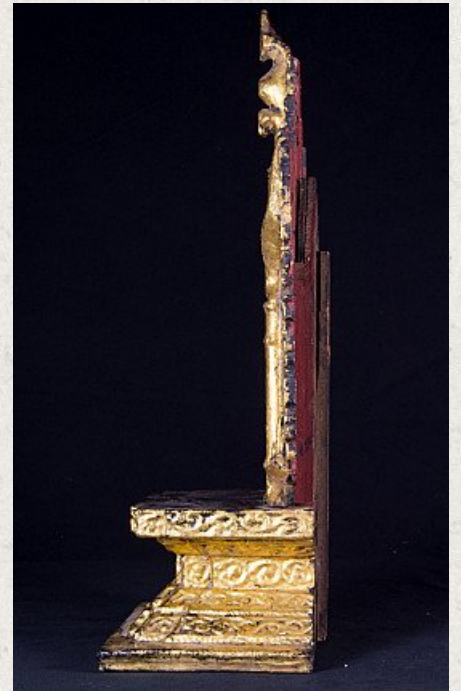

Antique wooden Buddha Throne

- Material : wood
- 40,5 cm high
- 17 cm wide and 13 cm deep
- Gilded with 24 krt. gold
- Mandalay style
- Late 19th / early 20th century
- Originating from Burma
- Nr. 2555-2

Asian art

Rielerweg 71-73

7416 ZB Deventer

The Netherlands

www.burmese-art.com

info@burmese-art.com

+31-6-22192241