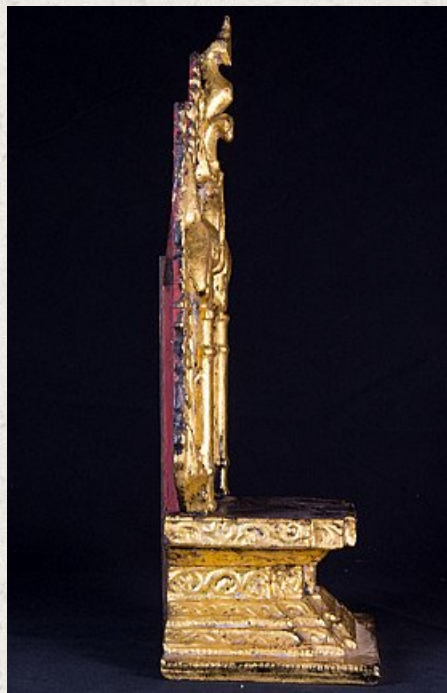

Antique wooden Buddha Throne

- Material : wood
- 40,5 cm high
- 17 cm wide and 13 cm deep
- Gilded with 24 krt. gold
- Mandalay style
- Late 19th / early 20th century
- Originating from Burma
- Nr. 2555-2

Asian art

Rielerweg 71-73

7416 ZB Deventer

The Netherlands

www.burmese-art.com

info@burmese-art.com

+31-6-22192241