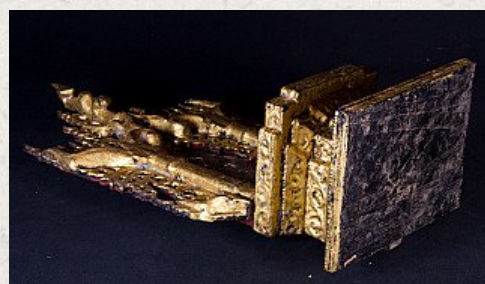

[See on website](#)