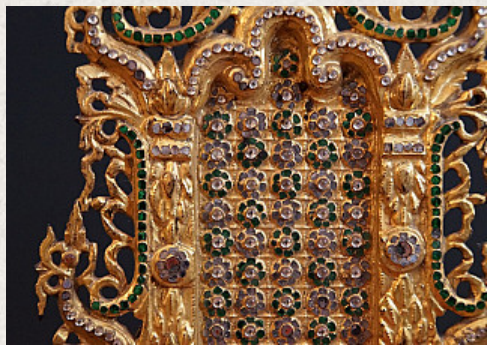

See on
website