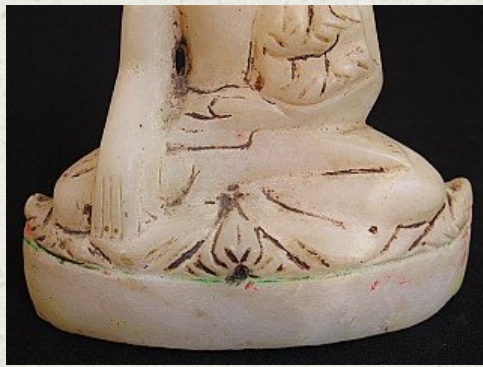

[See on website](#)