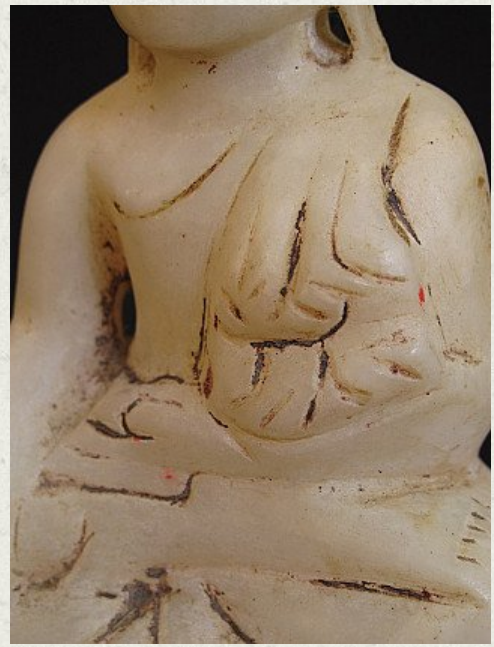

[See on website](#)