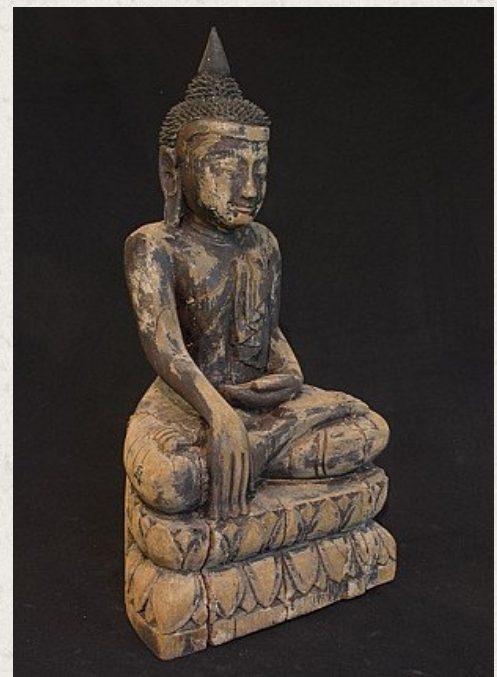

Antique Burmese Shan Buddha

- Material : wood
- 60 cm high
- Shan (Tai Yai) style
- Bhumisparsha mudra
- 19th century
- Originating from Burma
- Nr: 2550-4

Asian art

Rielerweg 71-73

7416 ZB Deventer

The Netherlands

www.burmese-art.com

info@burmese-art.com

+31-6-22192241