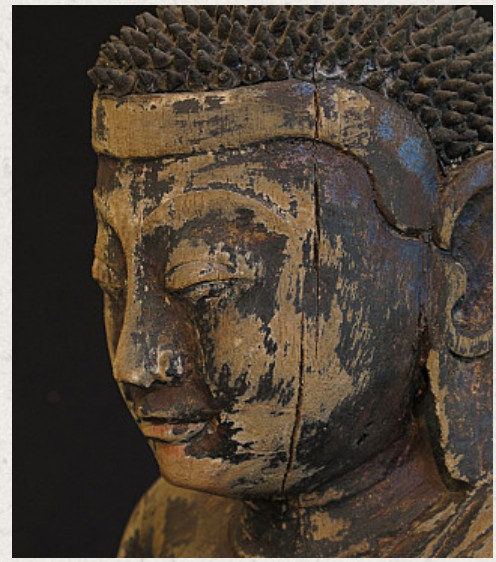

[See on website](#)