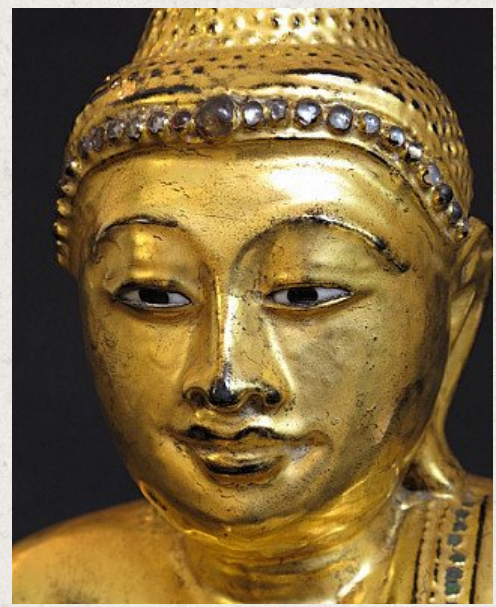

[See on website](#)