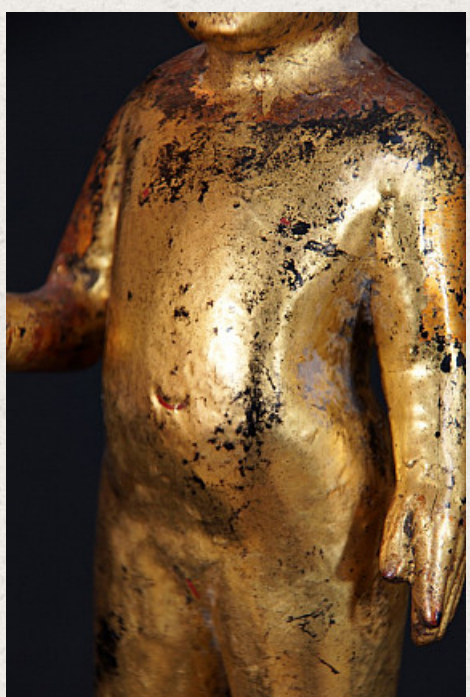

See on website