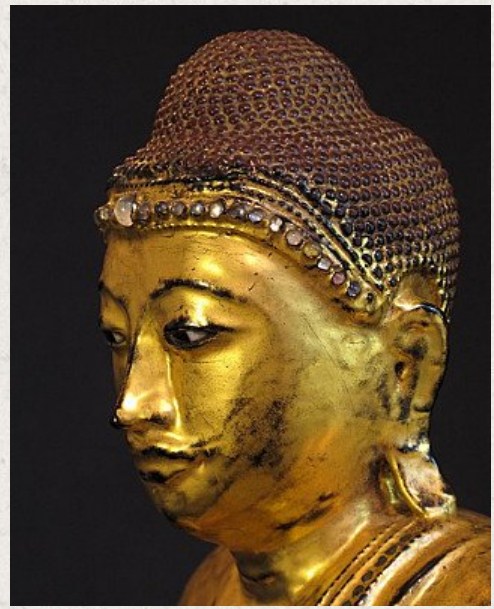

See on
website