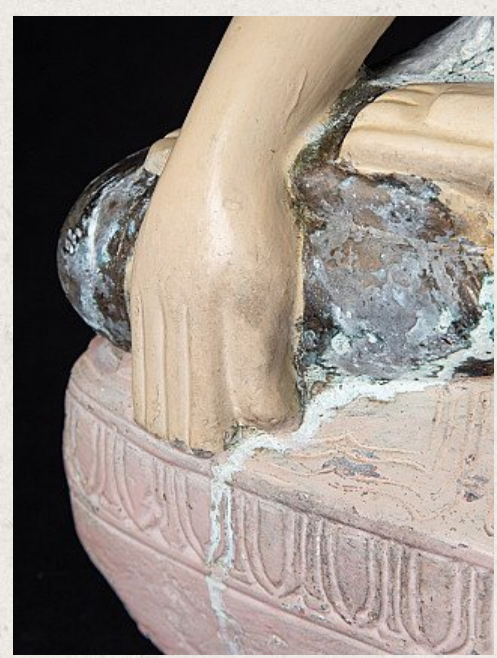

See on
website