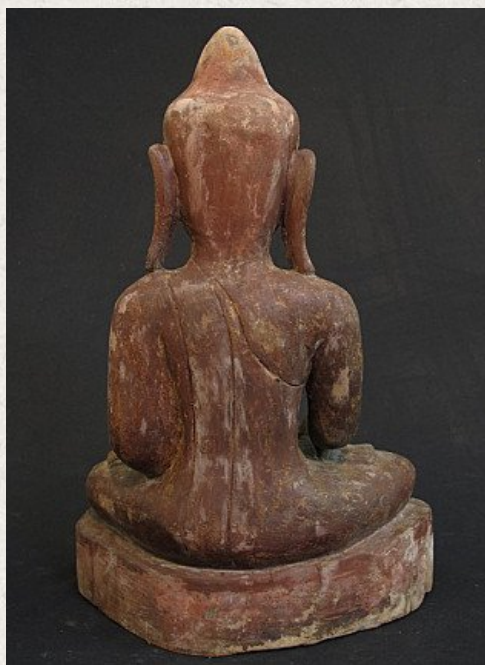

Antique Buddha statue

- Material : wood
- 42 cm high
- Bhumisparsha mudra
- 19th century
- Originating from Burma
- Nr. 2542-7

Asian art

Rielerweg 71-73

7416 ZB Deventer

The Netherlands

www.burmese-art.com

info@burmese-art.com

+31-6-22192241