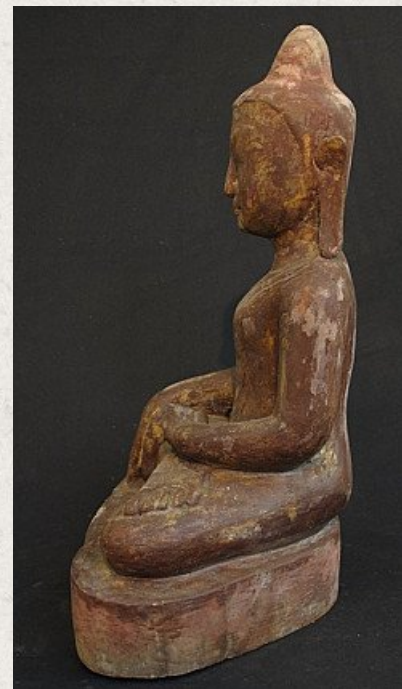

Antique Buddha statue

- Material : wood
- 42 cm high
- Bhumisparsha mudra
- 19th century
- Originating from Burma
- Nr. 2542-7

Asian art

Rielerweg 71-73

7416 ZB Deventer

The Netherlands

www.burmese-art.com

info@burmese-art.com

+31-6-22192241