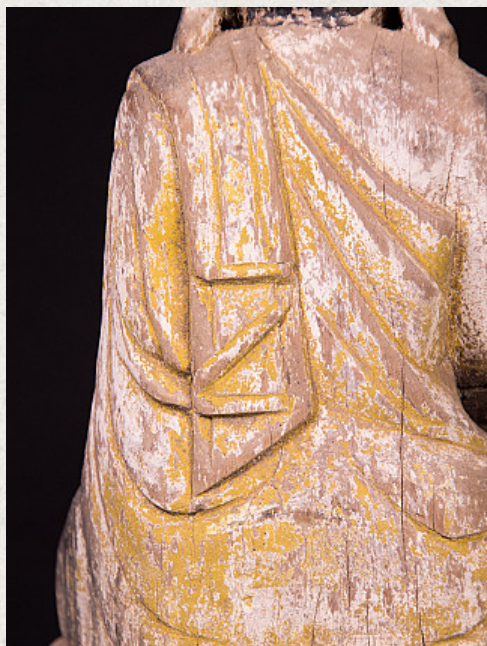

See on
website