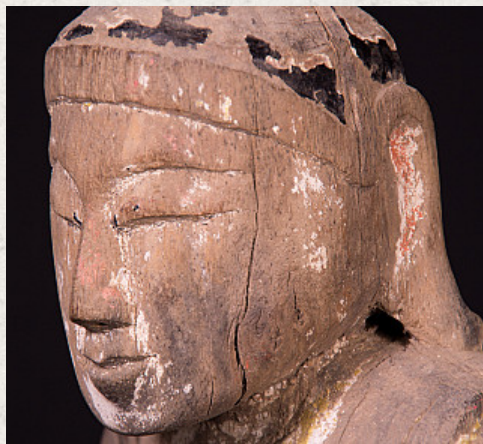

See on
website