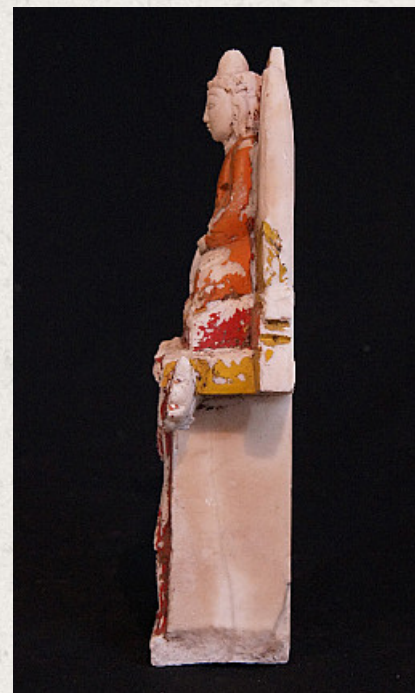

Antique Buddha fragment

- Material : marble
- 27 cm high
- 14 cm wide
- Shan (Tai Yai) style
- Bhumisparsha mudra
- 18th century
- Originating from Burma
- Nr. 2541-12

Asian art

Rielerweg 71-73

7416 ZB Deventer

The Netherlands

www.burmese-art.com

info@burmese-art.com

+31-6-22192241