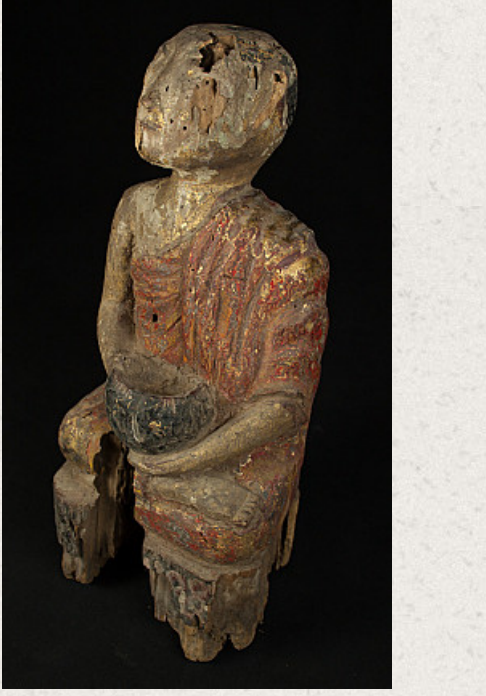

See on website