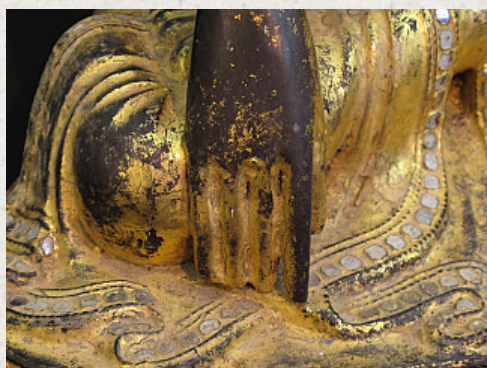

See on
website