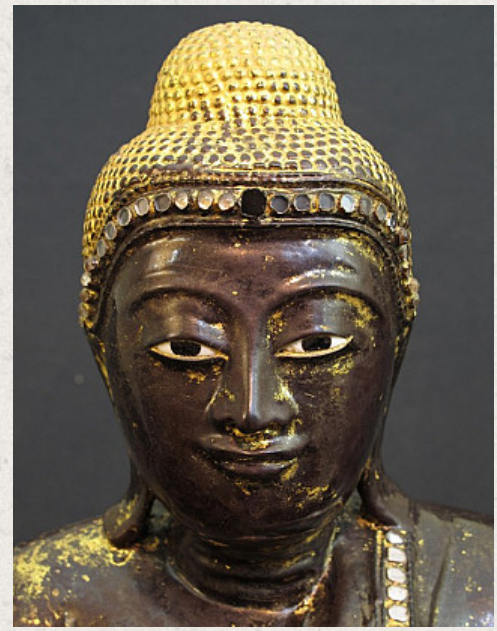

See on
website