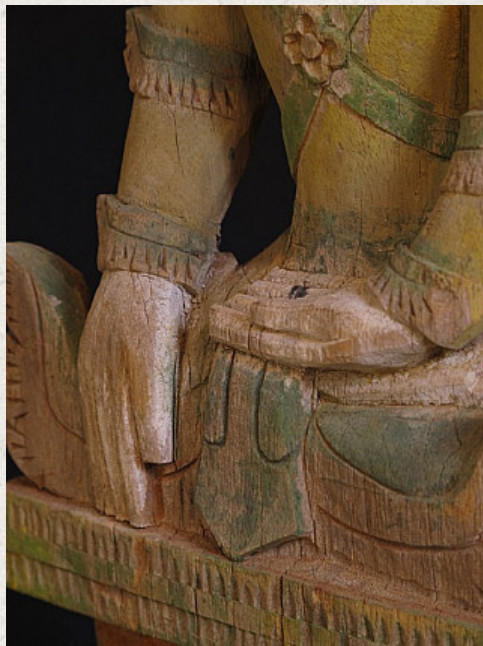

See on
website