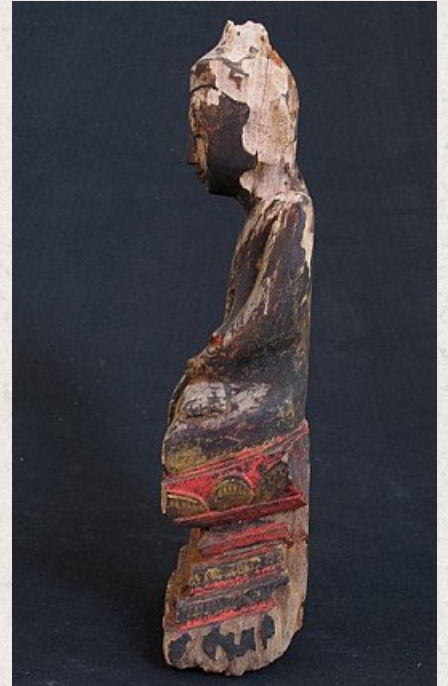

18th century Shan Buddha

- Material : wood
- 29 cm high
- Shan (Tai Yai) style
- Bhumisparsha mudra
- 18th century
- Originating from Burma
- Nr: 2532-11

Asian art

Rielerweg 71-73

7416 ZB Deventer

The Netherlands

www.burmese-art.com

info@burmese-art.com

+31-6-22192241