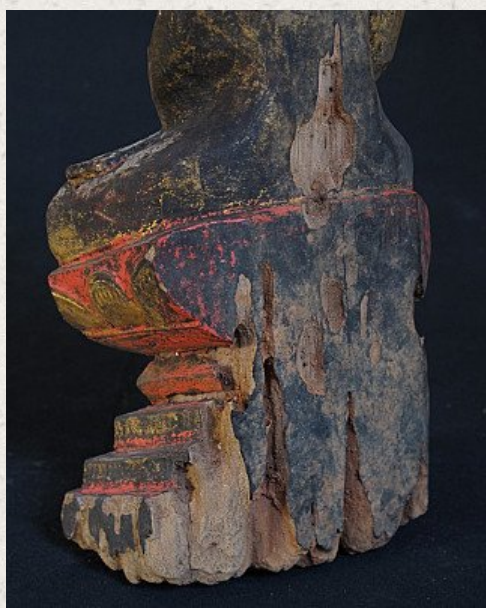

[See on website](#)