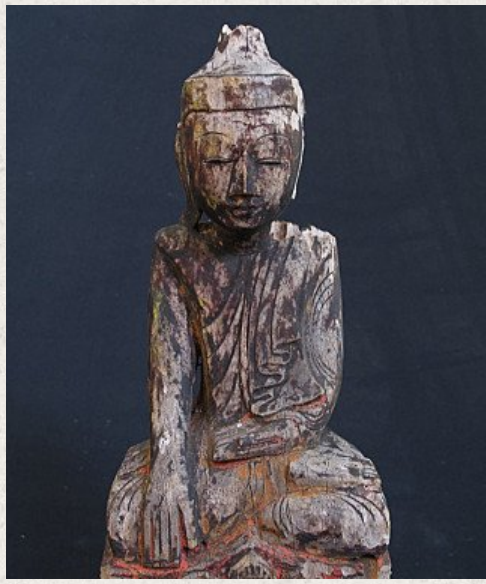

[See on website](#)