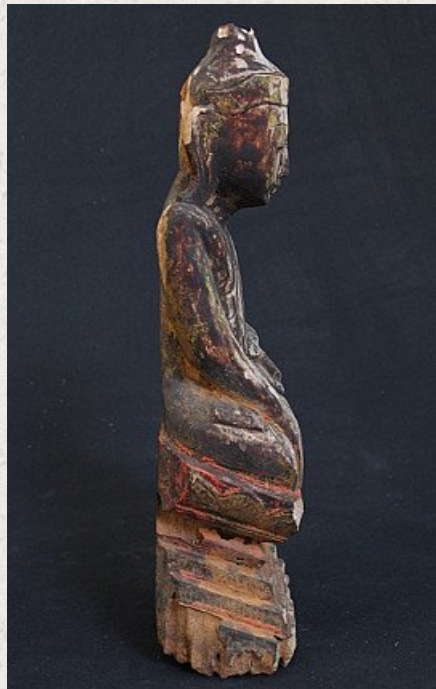

18th century Shan Buddha

- Material : wood
- 29 cm high
- Shan (Tai Yai) style
- Bhumisparsha mudra
- 18th century
- Originating from Burma
- Nr: 2532-11

Asian art

Rielerweg 71-73

7416 ZB Deventer

The Netherlands

www.burmese-art.com

info@burmese-art.com

+31-6-22192241