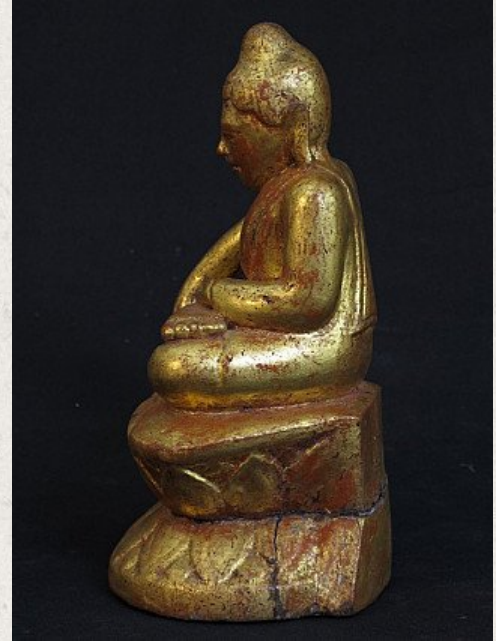

Antique Lotus Buddha

- Material : wood
- 19,5 cm high
- <http://www.burmese-art.com/burmese-lotus-buddha-burma>>More information about the Lotus Buddha
- Bhumisparsha mudra
- 19th century
- Goldplated with 24 krt gold
- Originating from Burma
- Nr: 2530-5

Asian art

Rielerweg 71-73

7416 ZB Deventer

The Netherlands

www.burmese-art.com

info@burmese-art.com

+31-6-22192241