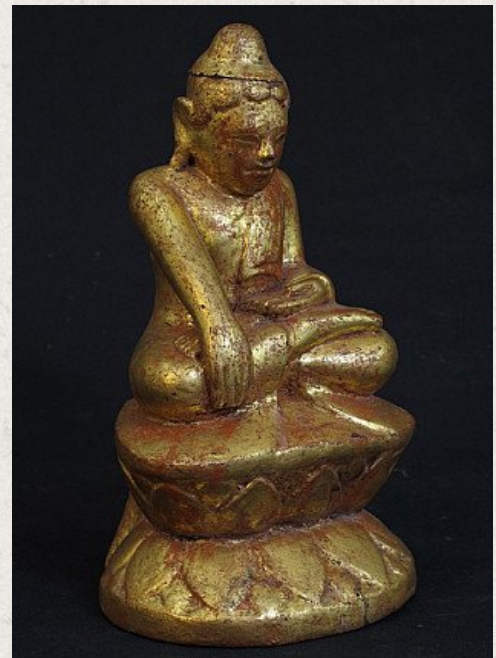

Antique Lotus Buddha

- Material : wood
- 19,5 cm high
- <http://www.burmese-art.com/burmese-lotus-buddha-burma>>More information about the Lotus Buddha
- Bhumisparsha mudra
- 19th century
- Goldplated with 24 krt gold
- Originating from Burma
- Nr: 2530-5

Asian art

Rielerweg 71-73

7416 ZB Deventer

The Netherlands

www.burmese-art.com

info@burmese-art.com

+31-6-22192241