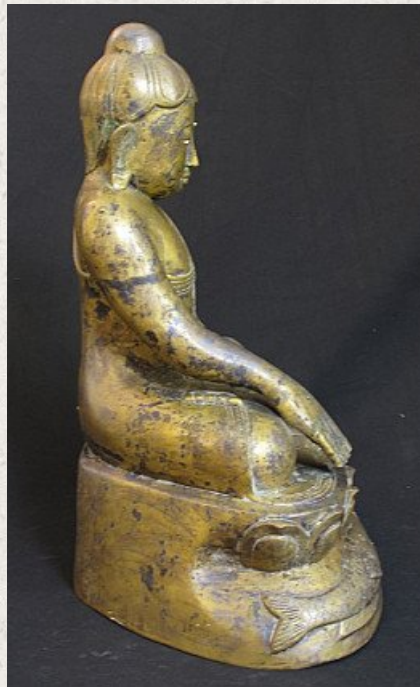

Antique lotus Buddha

- Material : bronze
- 44 cm high
- Bhumisparsha mudra
- 19th century
- With porcelain eyes
- Originating from Burma
- Nr: 2530-22

Asian art

Rielerweg 71-73

7416 ZB Deventer

The Netherlands

www.burmese-art.com

info@burmese-art.com

+31-6-22192241