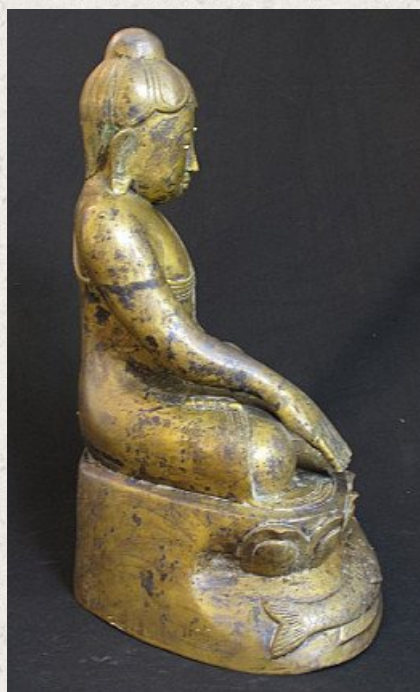

Antique lotus Buddha

- Material : bronze
- 44 cm high
- Bhumisparsha mudra
- 19th century
- With porcelain eyes
- Originating from Burma
- Nr: 2530-22

Asian art

Rielerweg 71-73

7416 ZB Deventer

The Netherlands

www.burmese-art.com

info@burmese-art.com

+31-6-22192241