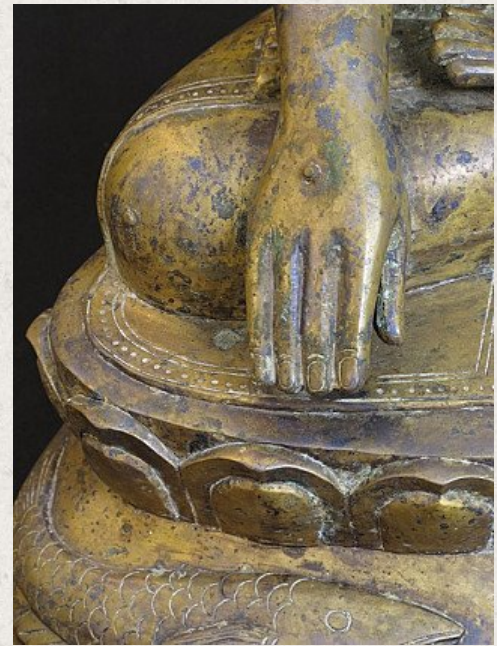

See on
website