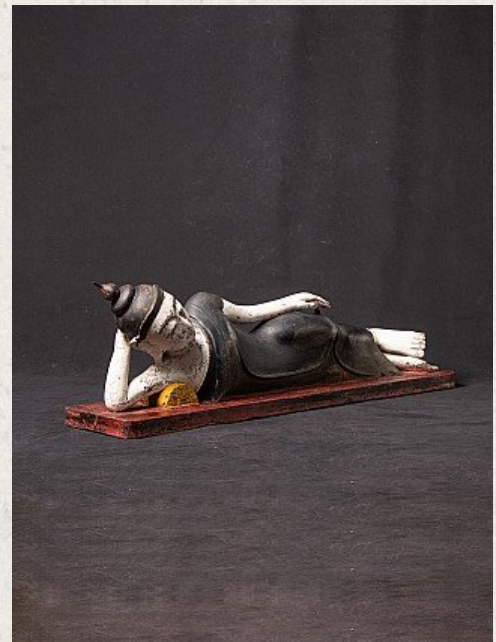

Antique reclining Buddha statue

- Material : wood
- 28,5 cm high
- 94,3 cm long and 21,6 cm wide
- Ava style
- Early 20th century
- Originating from Burma
- Nr: 2530-20

Asian art

Rielerweg 71-73

7416 ZB Deventer

The Netherlands

www.burmese-art.com

info@burmese-art.com

+31-6-22192241