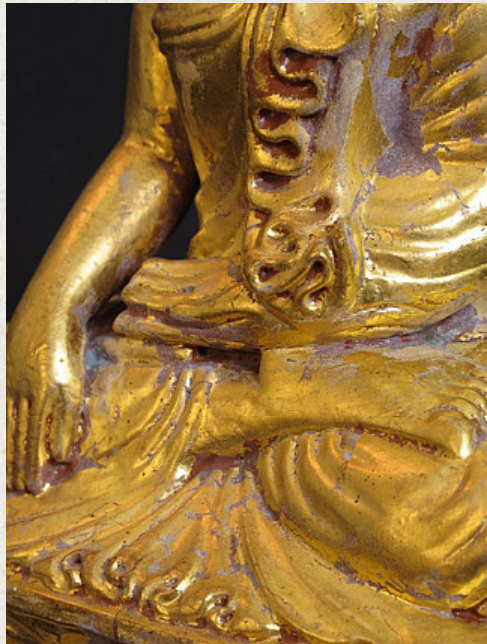

See on
website