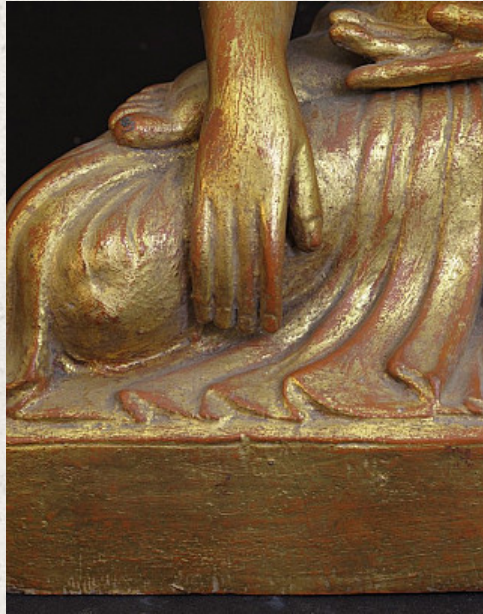

See on
website