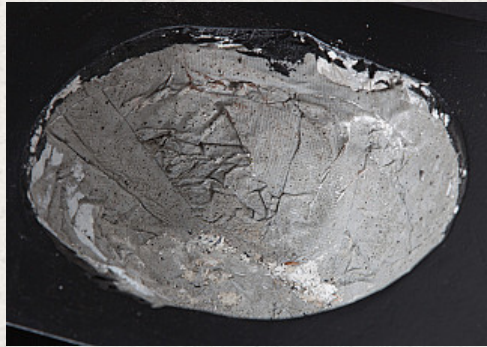

# Special antique alabaster Mandalay Buddha statue

Asian art

Rielerweg 71-73

7416 ZB Deventer

The Netherlands

[www.burmese-art.com](http://www.burmese-art.com)

[info@burmese-art.com](mailto:info@burmese-art.com)

+31-6-22192241

- Material : marble
- 113 cm high
- 34 cm wide and 25 cm deep
- The height is measured including the base
- Mandalay style
- Early 19th century
- Traces of old lacquer & 24 krt. gold are still remaining on the backside
- Very high quality, probably my most special alabaster Mandalay Buddha statue !
- The base has recently been made, specially for this Buddha. It is made of wood & concrete, so that the Buddha stands very steady.
- Originating from Burma
- Nr: 2529-31