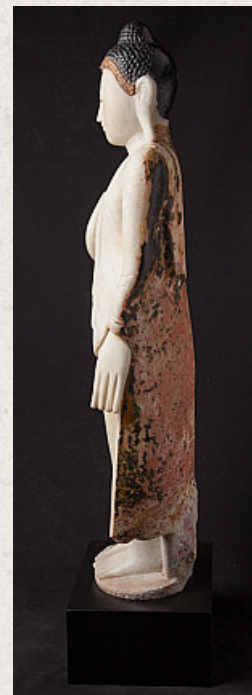

# Special antique alabaster Mandalay Buddha statue

Asian art

Rielerweg 71-73

7416 ZB Deventer

The Netherlands

[www.burmese-art.com](http://www.burmese-art.com)

[info@burmese-art.com](mailto:info@burmese-art.com)

+31-6-22192241

- Material : marble
- 113 cm high
- 34 cm wide and 25 cm deep
- The height is measured including the base
- Mandalay style
- Early 19th century
- Traces of old lacquer & 24 krt. gold are still remaining on the backside
- Very high quality, probably my most special alabaster Mandalay Buddha statue !
- The base has recently been made, specially for this Buddha. It is made of wood & concrete, so that the Buddha stands very steady.
- Originating from Burma
- Nr: 2529-31