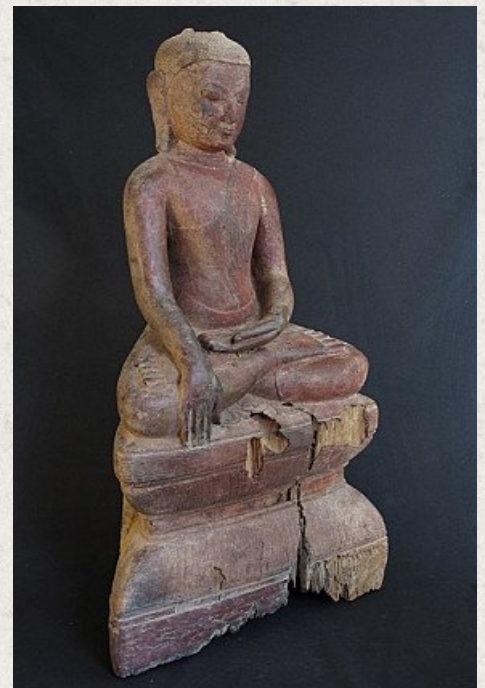

16th century Ava Buddha

- Material : wood
- 81 cm high
- 44,5 cm wide
- Ava style
- Bhumisparsha mudra
- 16th century, early Ava
- Originating from Burma
- Nr. 2529-3

Asian art

Rielerweg 71-73

7416 ZB Deventer

The Netherlands

www.burmese-art.com

info@burmese-art.com

+31-6-22192241