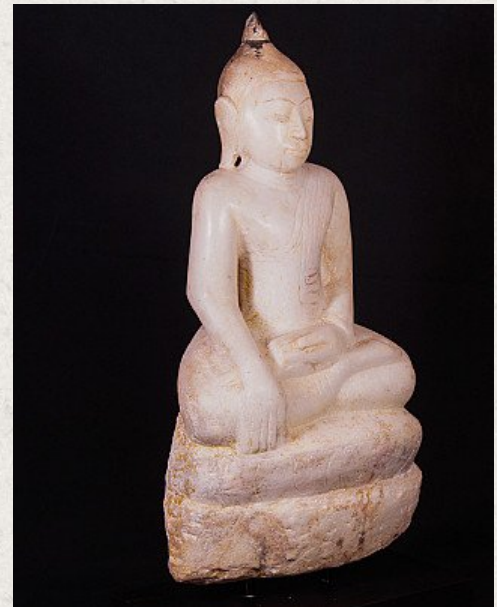

Antique marble Buddha statue

- Material : marble
- 59 cm high
- The height without the base is 47 cm. The wooden base is 27 cm wide and 16 cm deep
- Ava style
- Bhumisparsha mudra
- 18th century
- Originating from Burma
- Nr: 2529-15

Asian art

Rielerweg 71-73

7416 ZB Deventer

The Netherlands

www.burmese-art.com

info@burmese-art.com

+31-6-22192241