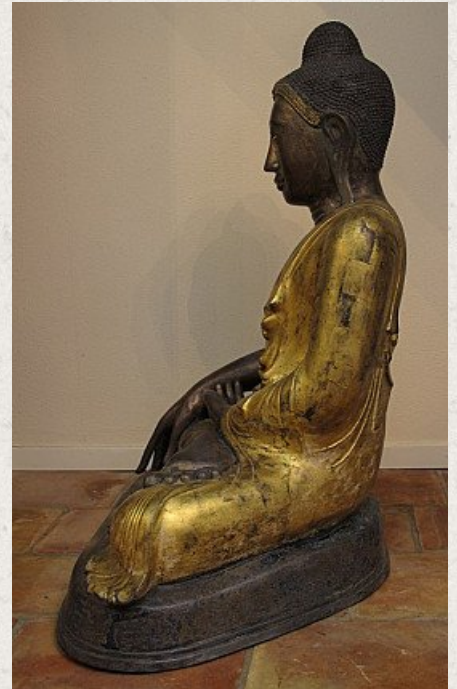

Antique Burmese Buddha

- Material : bronze
- 92 cm high
- 76 cm wide
- 50 cm deep
- Bhumisparsha mudra
- Early 19th century
- Goldplated with 24 krt gold
- Bronze Mandalay Buddhas in such large size are very rare and special !
  This Buddha comes from a temple and is still in perfect condition !
- Originating from Burma
- Nr: 2529-14

Asian art

Rielerweg 71-73

7416 ZB Deventer

The Netherlands

www.burmese-art.com

info@burmese-art.com

+31-6-22192241