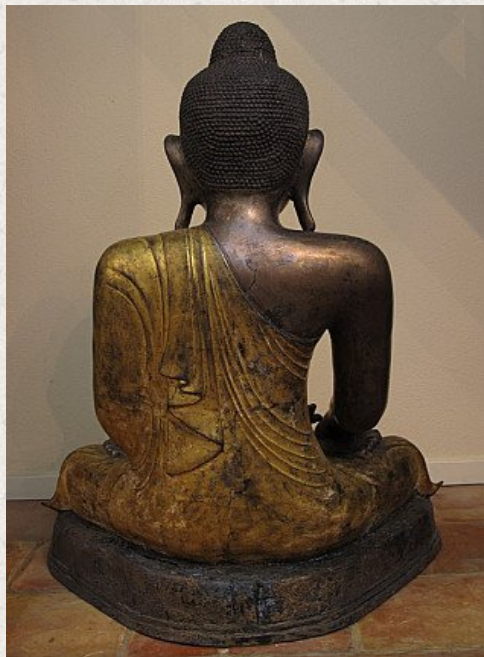

Antique Burmese Buddha

- Material : bronze
- 92 cm high
- 76 cm wide
- 50 cm deep
- Bhumisparsha mudra
- Early 19th century
- Goldplated with 24 krt gold
- Bronze Mandalay Buddhas in such large size are very rare and special !
  This Buddha comes from a temple and is still in perfect condition !
- Originating from Burma
- Nr: 2529-14

Asian art

Rielerweg 71-73

7416 ZB Deventer

The Netherlands

www.burmese-art.com

info@burmese-art.com

+31-6-22192241