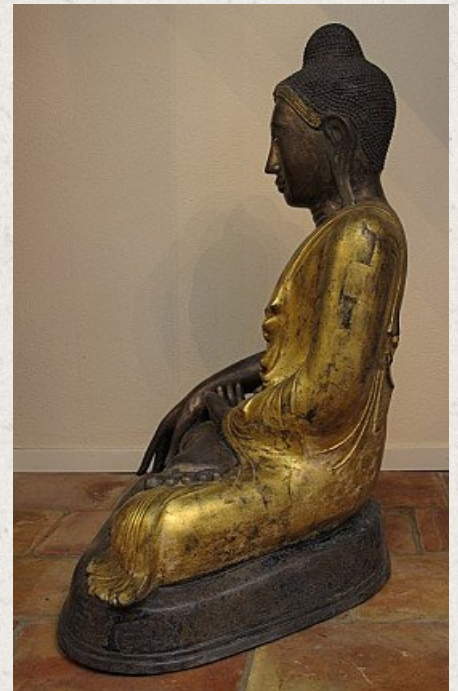

Antique Burmese Buddha

- Material : bronze
- 92 cm high
- 76 cm wide
- 50 cm deep
- Bhumisparsha mudra
- Early 19th century
- Goldplated with 24 krt gold
- Bronze Mandalay Buddhas in such large size are very rare and special !
  This Buddha comes from a temple and is still in perfect condition !
- Originating from Burma
- Nr: 2529-14

Asian art

Rielerweg 71-73

7416 ZB Deventer

The Netherlands

www.burmese-art.com

info@burmese-art.com

+31-6-22192241