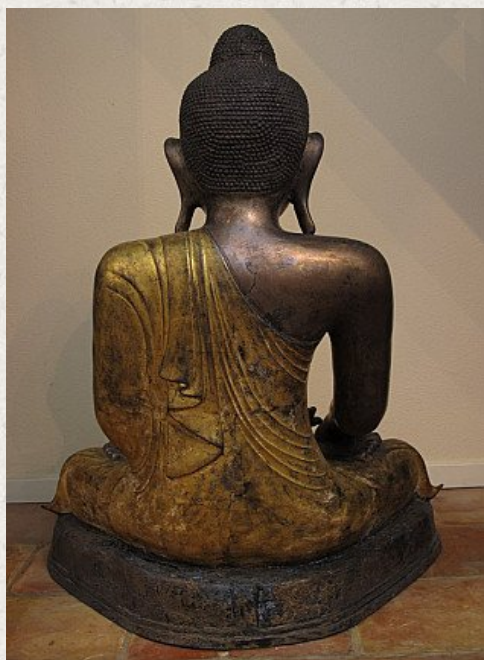

Antique Burmese Buddha

- Material : bronze
- 92 cm high
- 76 cm wide
- 50 cm deep
- Bhumisparsha mudra
- Early 19th century
- Goldplated with 24 krt gold
- Bronze Mandalay Buddhas in such large size are very rare and special !
  This Buddha comes from a temple and is still in perfect condition !
- Originating from Burma
- Nr: 2529-14

Asian art

Rielerweg 71-73

7416 ZB Deventer

The Netherlands

www.burmese-art.com

info@burmese-art.com

+31-6-22192241