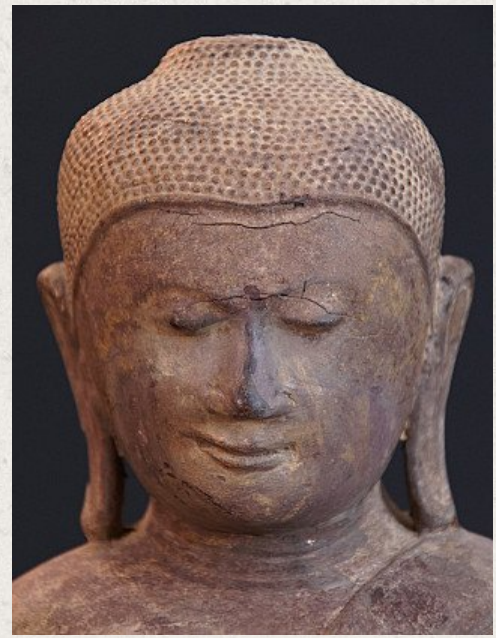

See on
website