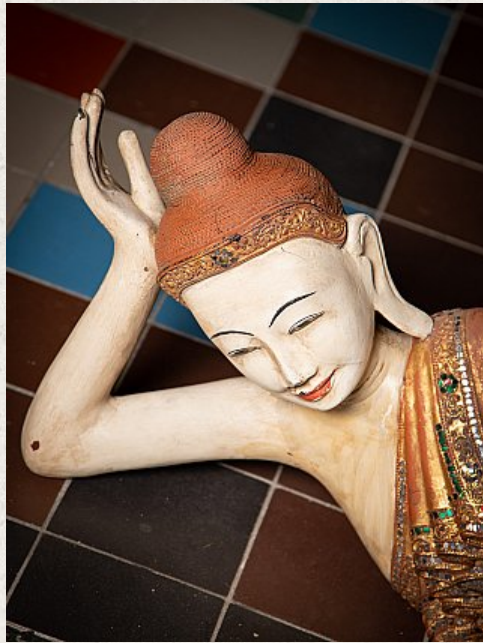

[See on website](#)