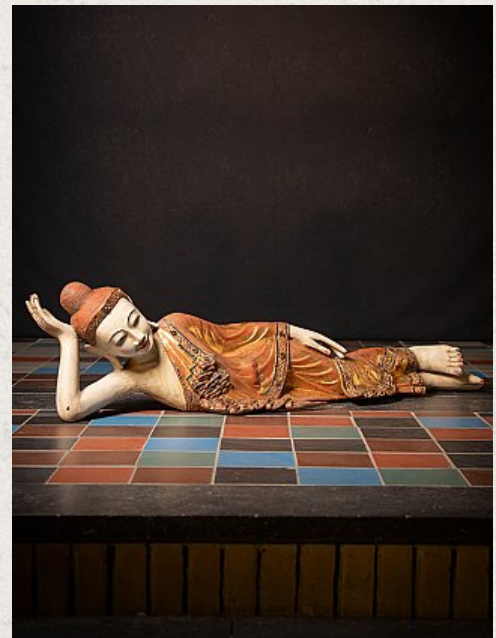

Very large antique Burmese Buddha statue

- Material : lacquerware
- 32,5 cm high
- 123 cm long and 28 cm deep
- Partly gilded with 24 krt. gold
- Mandalay style
- Early 20th century
- Originating from Burma
- Nr: 2528-8
- Price : 2,750 euro

Asian art

Rielerweg 71-73

7416 ZB Deventer

The Netherlands

www.burmese-art.com

info@burmese-art.com

+31-6-22192241