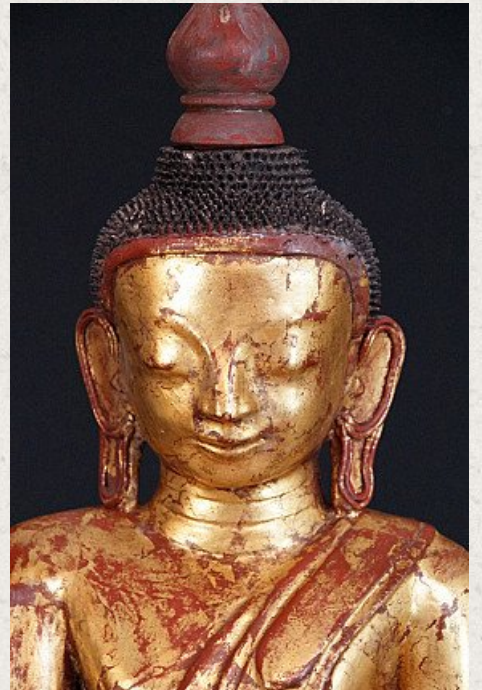

[See on website](#)