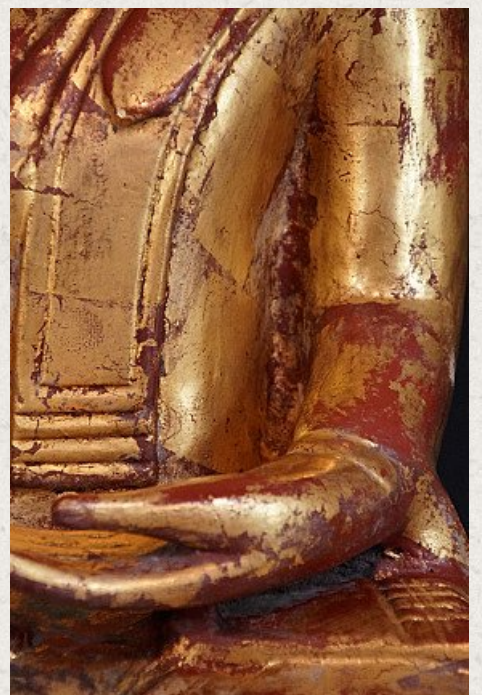

[See on website](#)