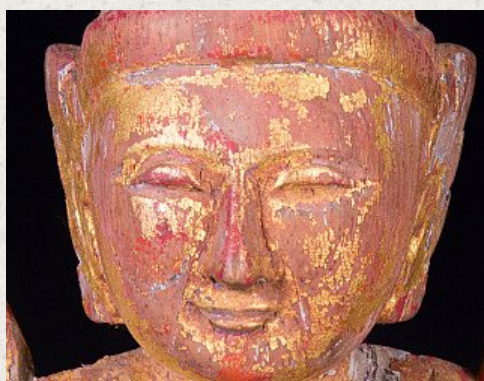

[See on website](#)