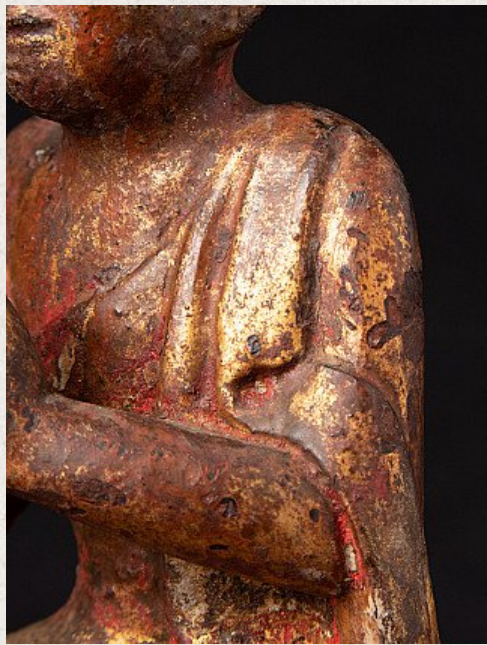

[See on website](#)