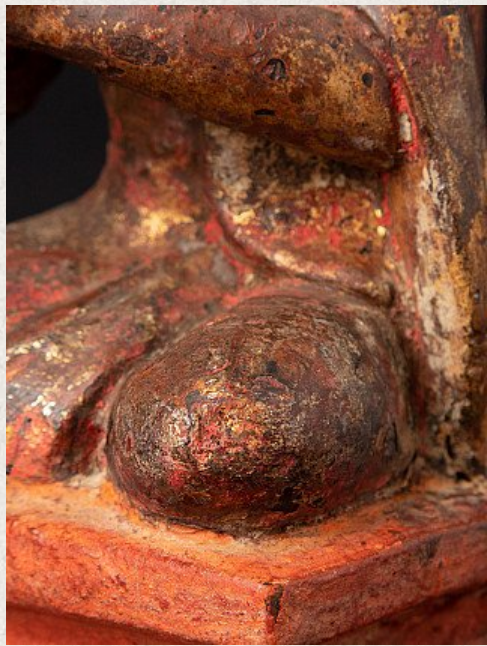

[See on website](#)