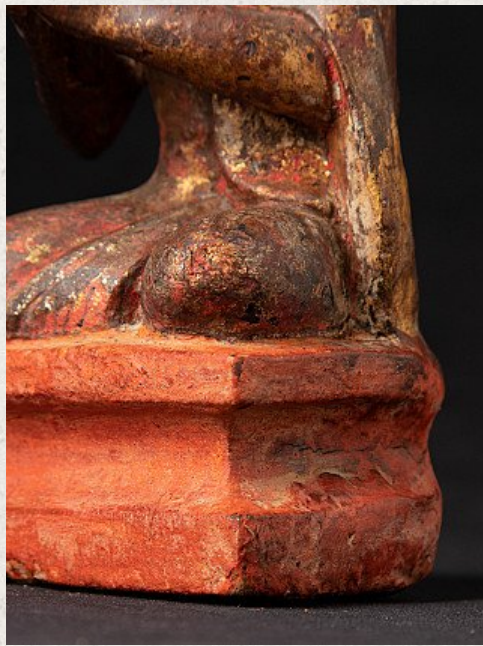

[See on website](#)