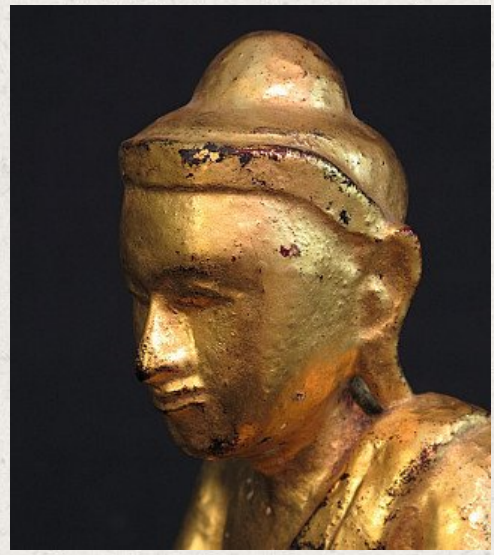

See on
website