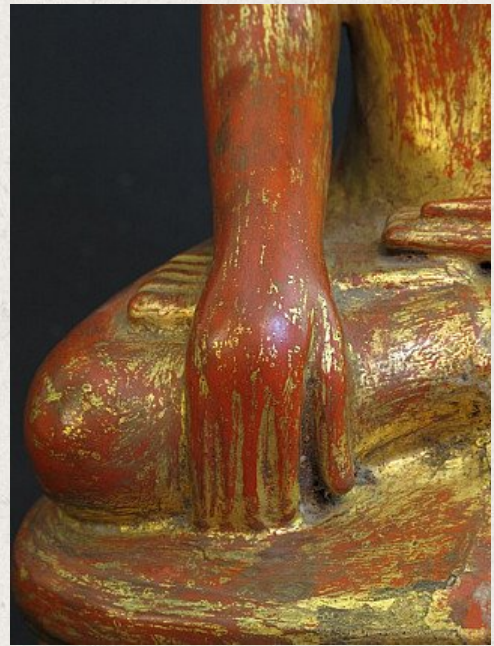

See on
website