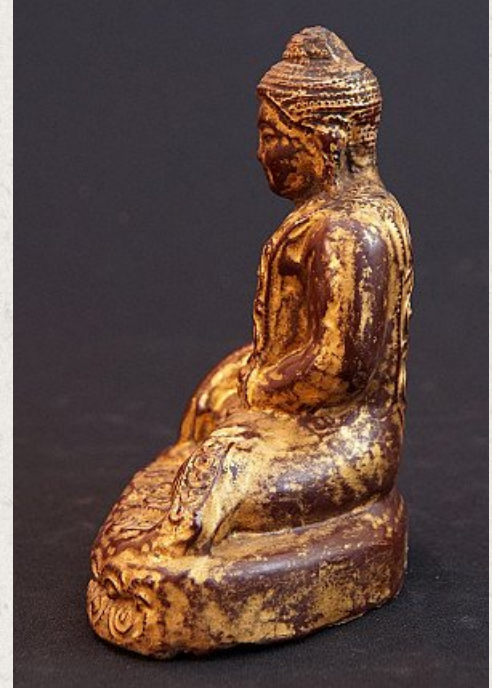

Antique Burmese Buddha

- Material : lacquerware
- 17,5 cm high
- 16 cm wide
- Mandalay style
- Bhumisparsha mudra
- Early 20th century
- Gilt with 24 krt. gold leaf
- Originating from Burma
- Nr: 2525-16

Asian art

Rielerweg 71-73

7416 ZB Deventer

The Netherlands

www.burmese-art.com

info@burmese-art.com

+31-6-22192241