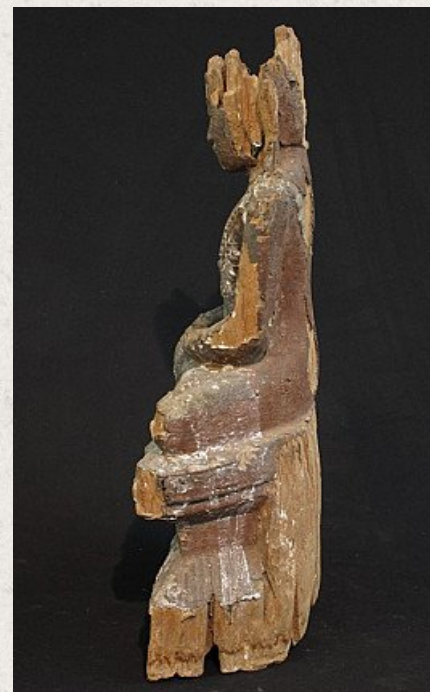

Antique Shan Buddha

- Material : wood
- 49 cm high
- Shan (Tai Yai) style
- Bhumisparsha mudra
- 18th century
- Originating from Burma
- Nr: 2521-9

Asian art

Rielerweg 71-73

7416 ZB Deventer

The Netherlands

www.burmese-art.com

info@burmese-art.com

+31-6-22192241